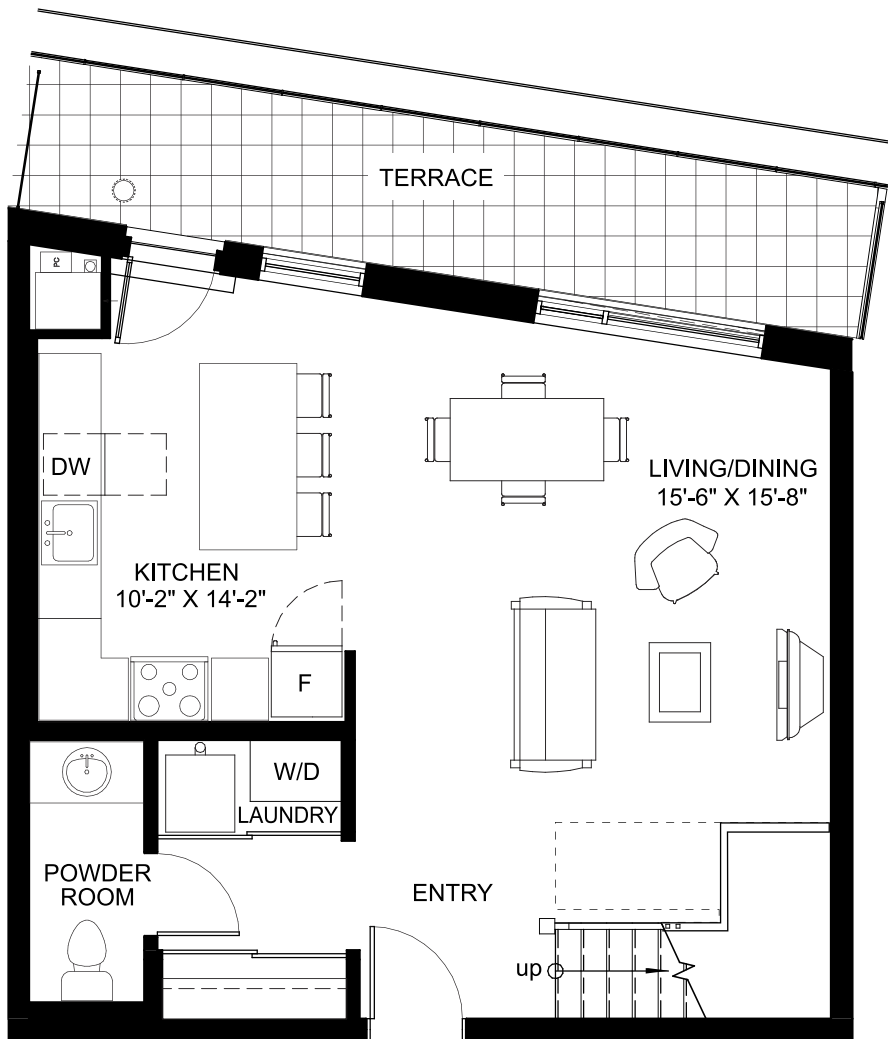

THE
BRADSHAW
ON BANK

SUITE 508

3 BEDROOM, 2 STOREY SUITE
1,180 SQ. FT.

MAIN LEVEL

UPPER LEVEL

SUITE FEATURES

- 2 Storey Rooftop Suite
- 3 Bedrooms
- Upper Level Full Bathroom
- Main Level 1/2 Bathroom
- Custom Kitchen & Island
- Quartz Counter Tops
- Wood Laminate Flooring
- Custom Blinds
- In-Suite Laundry
- 100 Sq. Ft. Balcony
- West & North-East Views