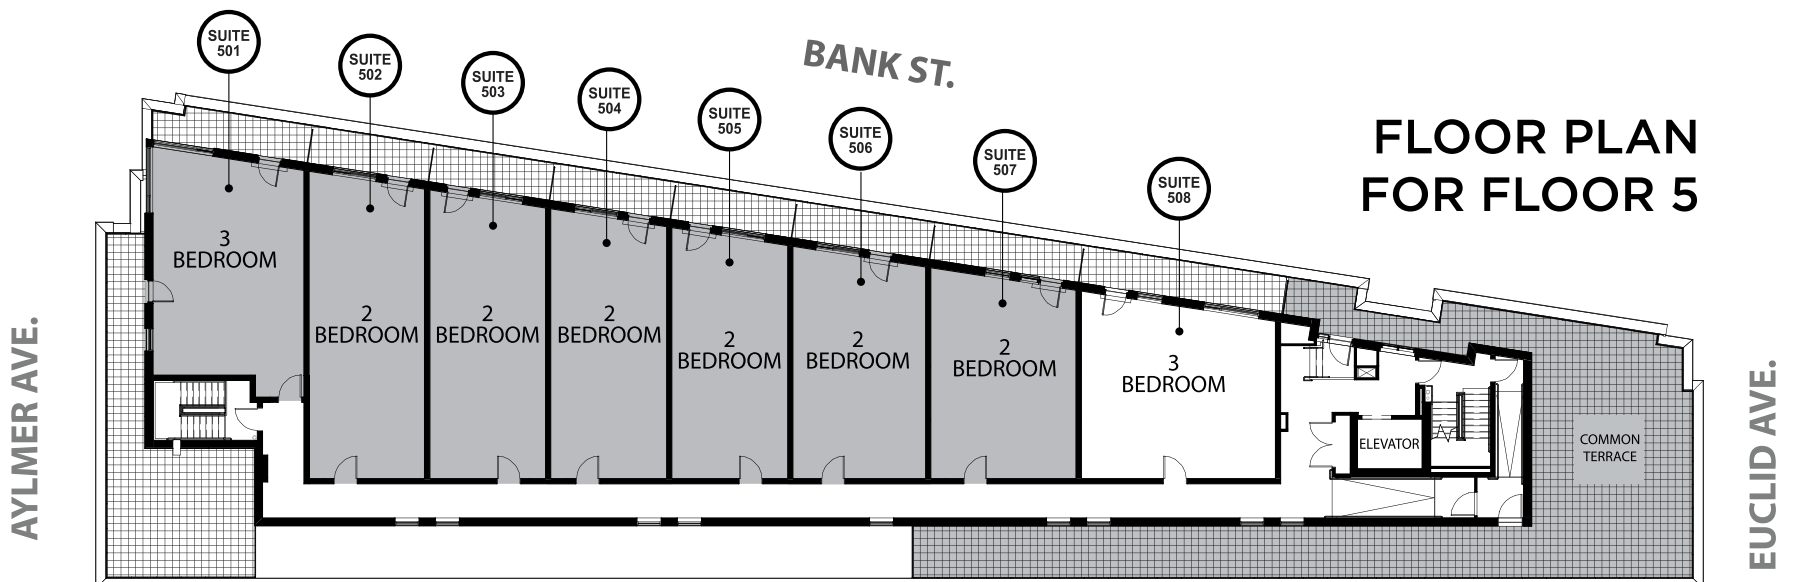

THE
BRADSHAW
ON BANK

SUITE 508

3 BEDROOM, 2 STOREY SUITE
1,180 SQ. FT.

MAIN LEVEL

UPPER LEVEL

SUITE FEATURES

- 2 Storey Rooftop Suite
- 3 Bedrooms
- Upper Level Full Bathroom
- Main Level 1/2 Bathroom
- Custom Kitchen & Island
- Quartz Counter Tops
- Wood Laminate Flooring
- Custom Blinds
- In-Suite Laundry
- 100 Sq. Ft. Balcony
- West & North-East Views