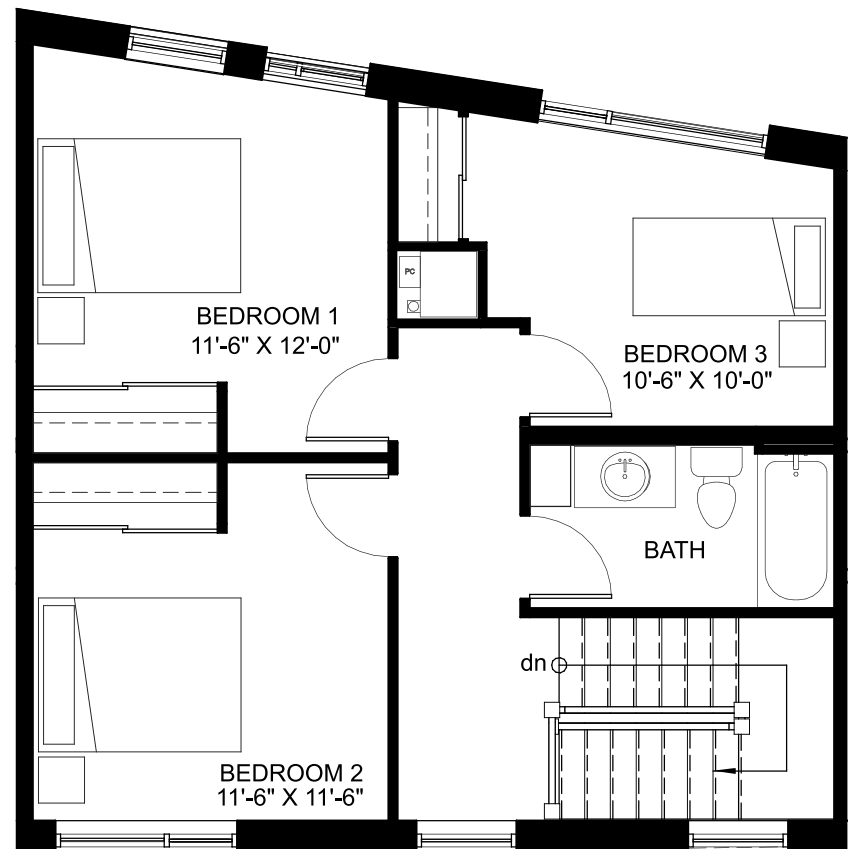

THE
BRADSHAW
ON BANK

SUITE 508

3 BEDROOM, 2 STOREY SUITE
1,180 SQ. FT.

MAIN LEVEL

UPPER LEVEL

SUITE FEATURES

- 2 Storey Rooftop Suite
- 3 Bedrooms
- Upper Level Full Bathroom
- Main Level 1/2 Bathroom
- Custom Kitchen & Island
- Quartz Counter Tops
- Wood Laminate Flooring
- Custom Blinds
- In-Suite Laundry
- 100 Sq. Ft. Balcony
- West & North-East Views