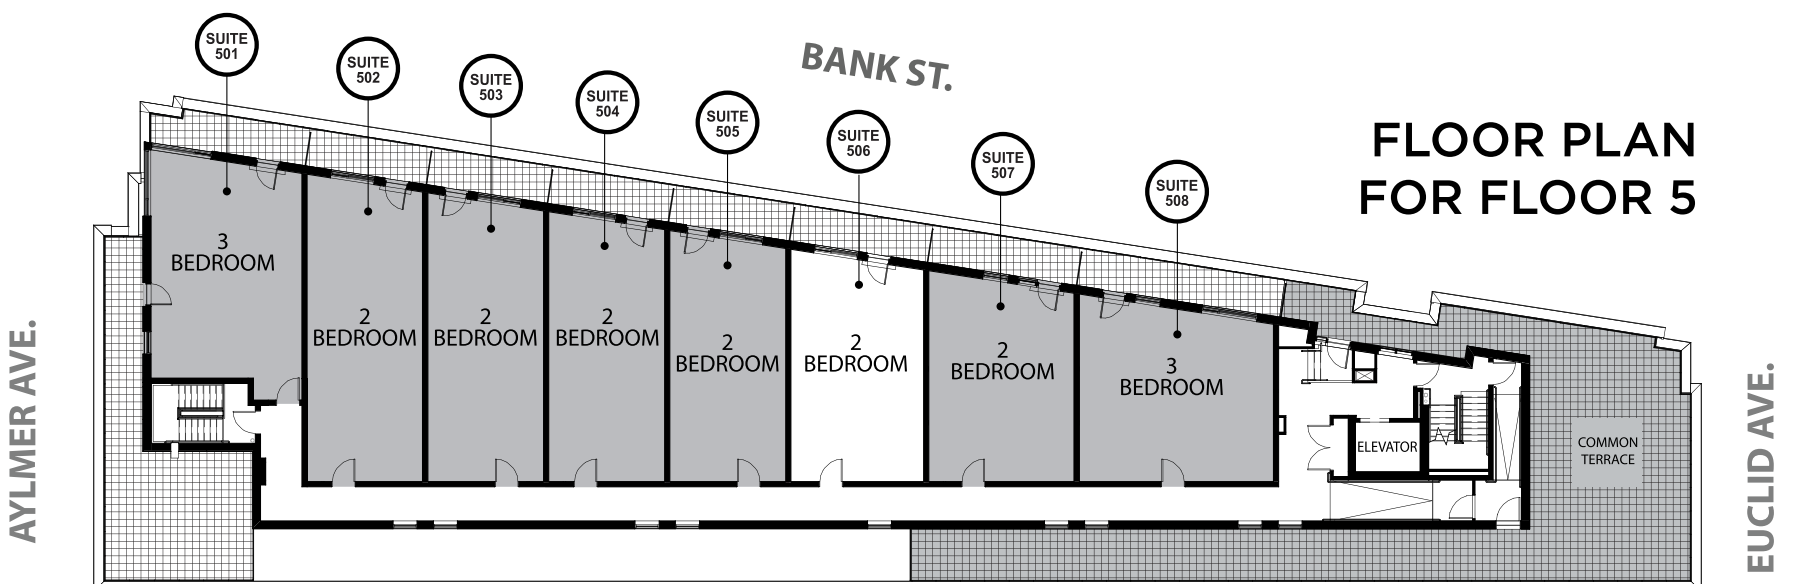

**SUITE 506**

2 BEDROOM, 2 STOREY SUITE  
1,035 SQ. FT.

MAIN LEVEL

UPPER LEVEL

FLOOR PLAN  
FOR FLOOR 5

**SUITE FEATURES**

- 2 Storey Rooftop Suite
- 2 Bedrooms
- Upper Level Full Bathroom
- Main Level 1/2 Bathroom
- Custom Kitchen & Island
- Quartz Counter Tops
- Wood Laminate Flooring
- Custom Blinds
- In-Suite Laundry
- 80 Sq. Ft. Balcony
- West & North-East Views