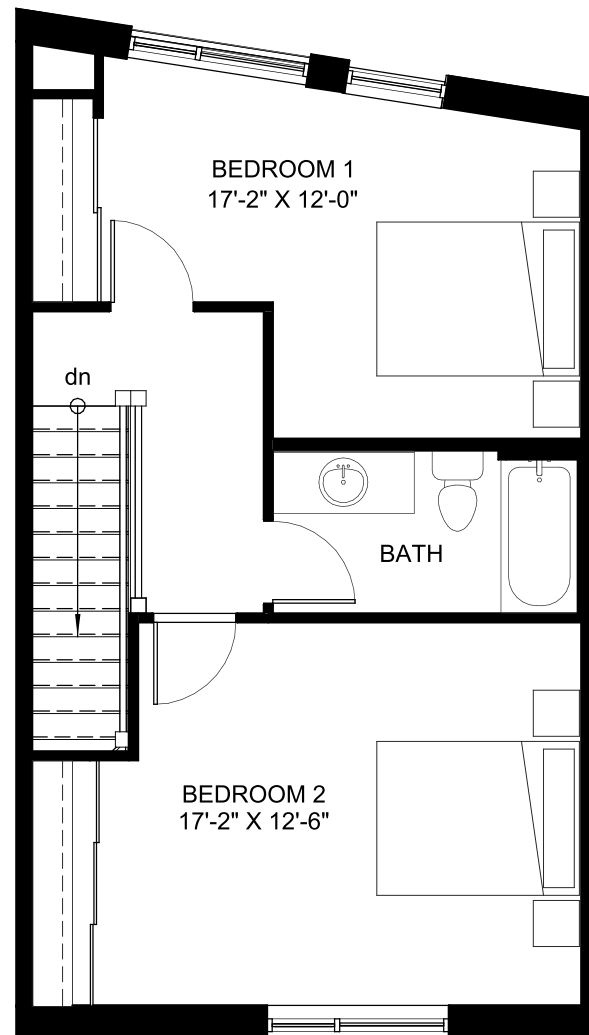

**SUITE 506**

2 BEDROOM, 2 STOREY SUITE  
1,035 SQ. FT.

MAIN LEVEL

UPPER LEVEL

FLOOR PLAN  
FOR FLOOR 5

**SUITE FEATURES**

- 2 Storey Rooftop Suite
- 2 Bedrooms
- Upper Level Full Bathroom
- Main Level 1/2 Bathroom
- Custom Kitchen & Island
- Quartz Counter Tops
- Wood Laminate Flooring
- Custom Blinds
- In-Suite Laundry
- 80 Sq. Ft. Balcony
- West & North-East Views