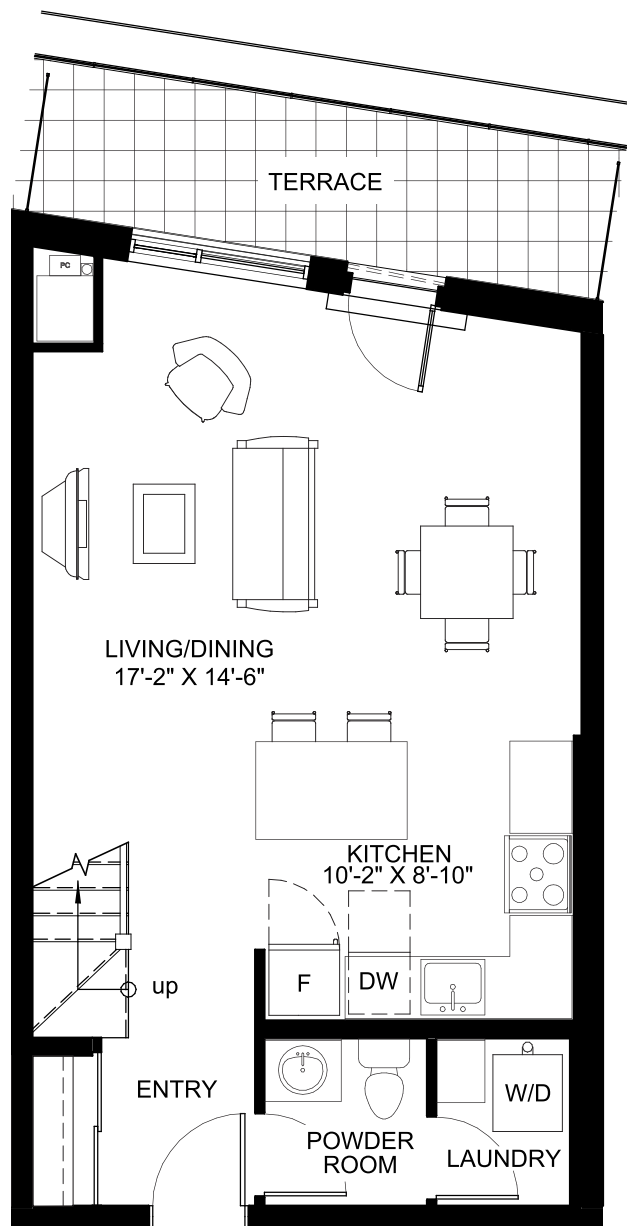

**SUITE 506**

2 BEDROOM, 2 STOREY SUITE  
1,035 SQ. FT.

MAIN LEVEL

UPPER LEVEL

FLOOR PLAN  
FOR FLOOR 5

**SUITE FEATURES**

- 2 Storey Rooftop Suite
- 2 Bedrooms
- Upper Level Full Bathroom
- Main Level 1/2 Bathroom
- Custom Kitchen & Island
- Quartz Counter Tops
- Wood Laminate Flooring
- Custom Blinds
- In-Suite Laundry
- 80 Sq. Ft. Balcony
- West & North-East Views