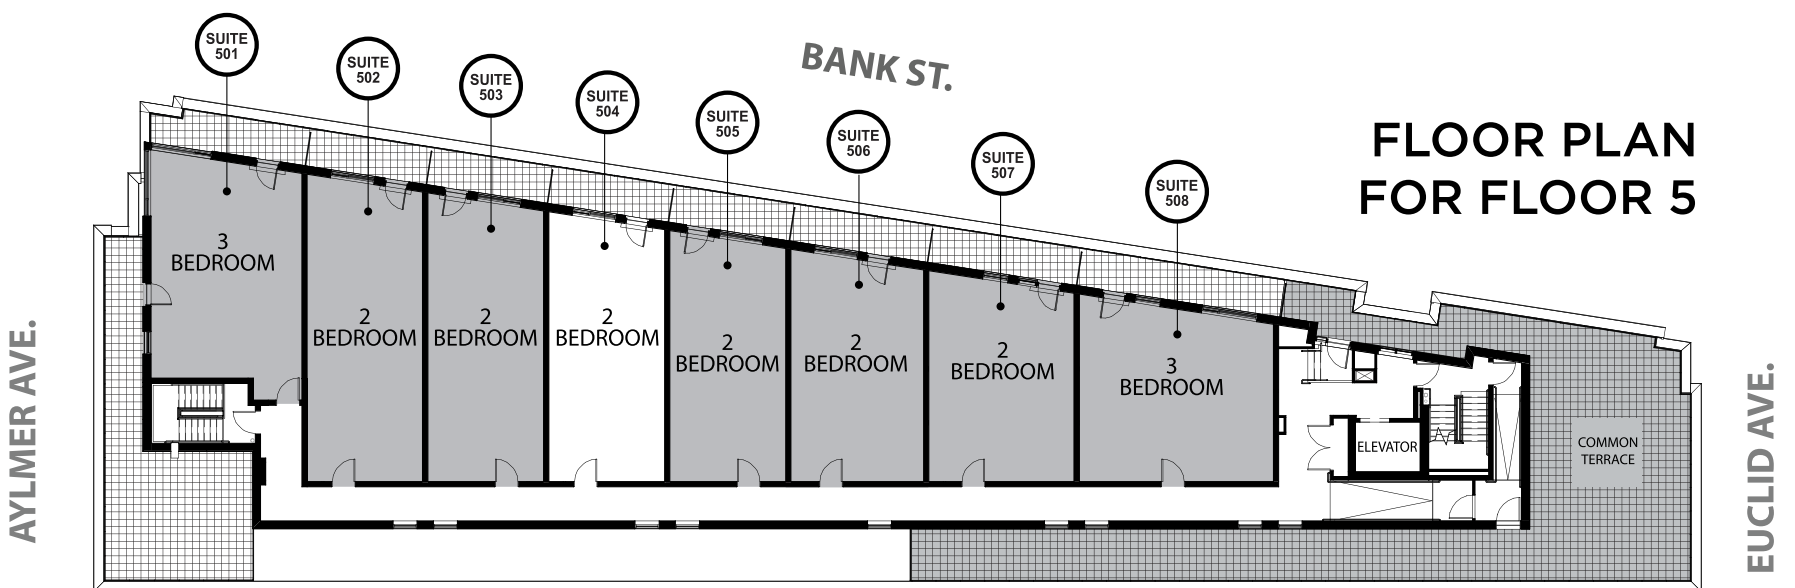

SUITE 504

2 BEDROOM, 2 STOREY SUITE
1,120 SQ. FT.

SUITE FEATURES

- 2 Storey Rooftop Suite
- 2 Bedrooms
- Upper Level Full Bathroom
- Main Level 1/2 Bathroom
- Custom Kitchen & Island
- Quartz Counter Tops
- Wood Laminate Flooring
- Custom Blinds
- In-Suite Laundry
- 80 Sq. Ft. Balcony
- West & North-East Views