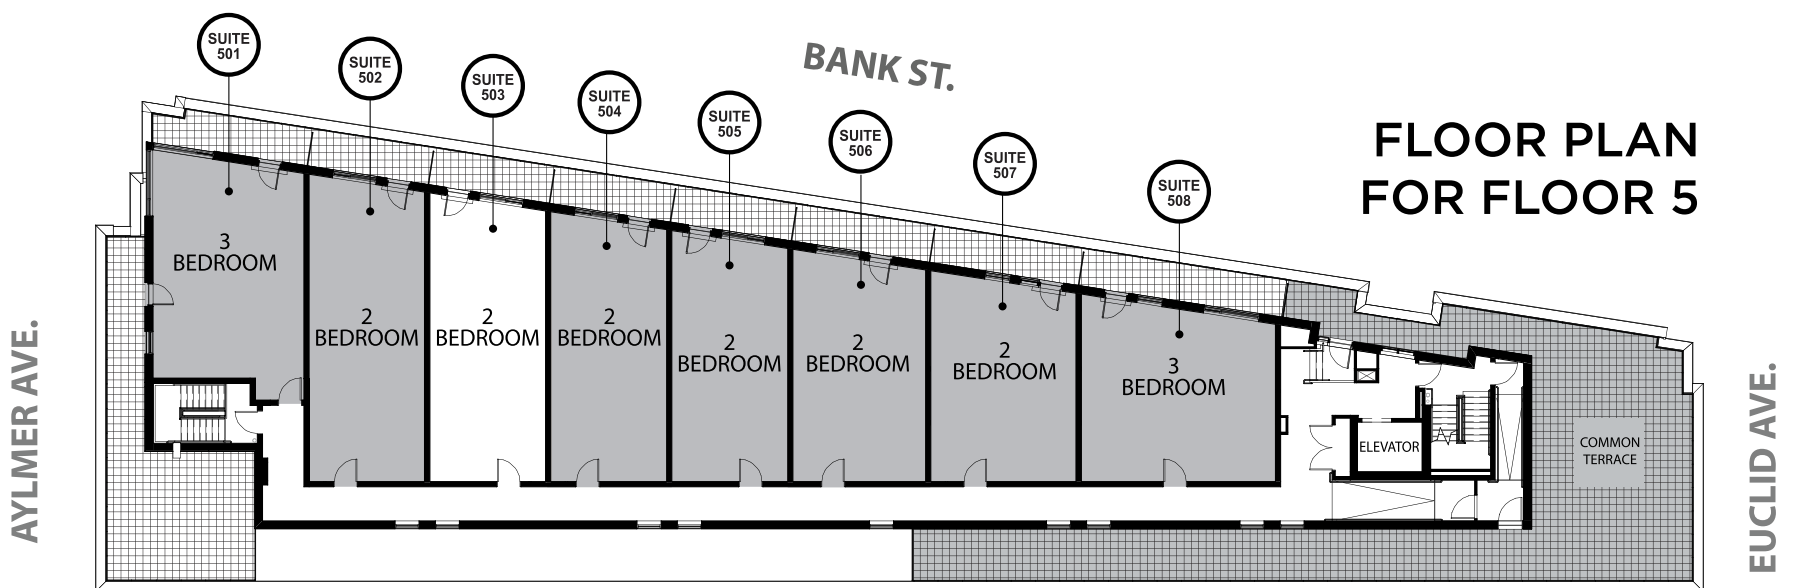

**SUITE 503**

2 BEDROOM, 2 STOREY SUITE  
1,135 SQ. FT.

MAIN LEVEL

UPPER LEVEL

**FLOOR PLAN  
FOR FLOOR 5**

**SUITE FEATURES**

- 2 Storey Rooftop Suite
- 2 Bedrooms
- Upper Level Full Bathroom
- Main Level 1/2 Bathroom
- Custom Kitchen & Island
- Quartz Counter Tops
- Wood Laminate Flooring
- Custom Blinds
- In-Suite Laundry
- 80 Sq. Ft. Balcony
- West & North-East Views