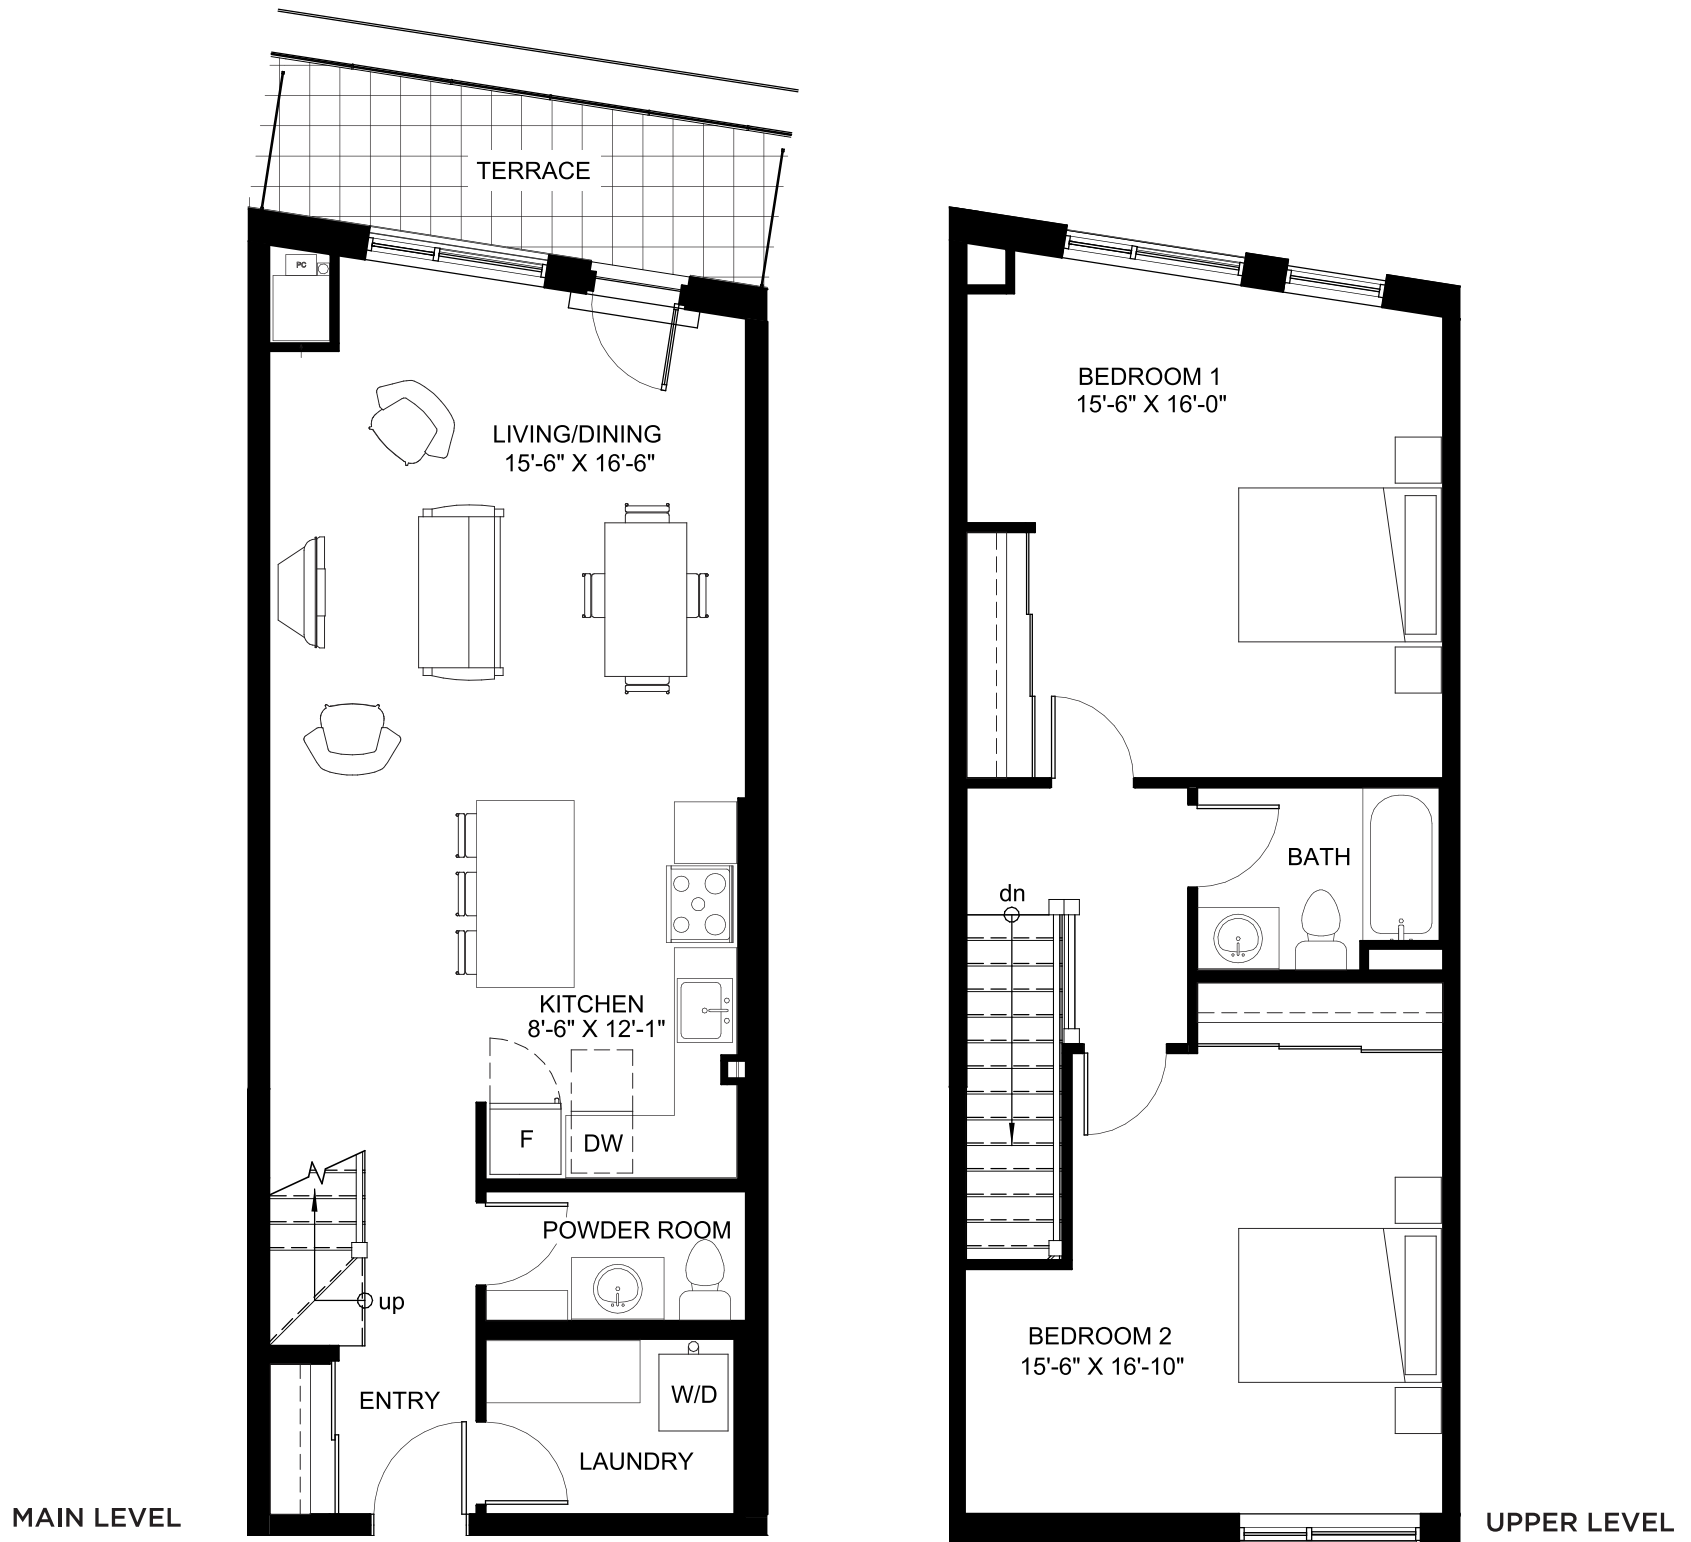

SUITE 502

2 BEDROOM, 2 STOREY SUITE
1,220 SQ. FT.

SUITE FEATURES

- 2 Storey Rooftop Suite
- 2 Bedrooms
- Upper Level Full Bathroom
- Main Level 1/2 Bathroom
- Custom Kitchen & Island
- Quartz Counter Tops
- Wood Laminate Flooring
- Custom Blinds
- In-Suite Laundry
- 80 Sq. Ft. Balcony
- West & North-East Views
- The Bradshaw's Largest Suite