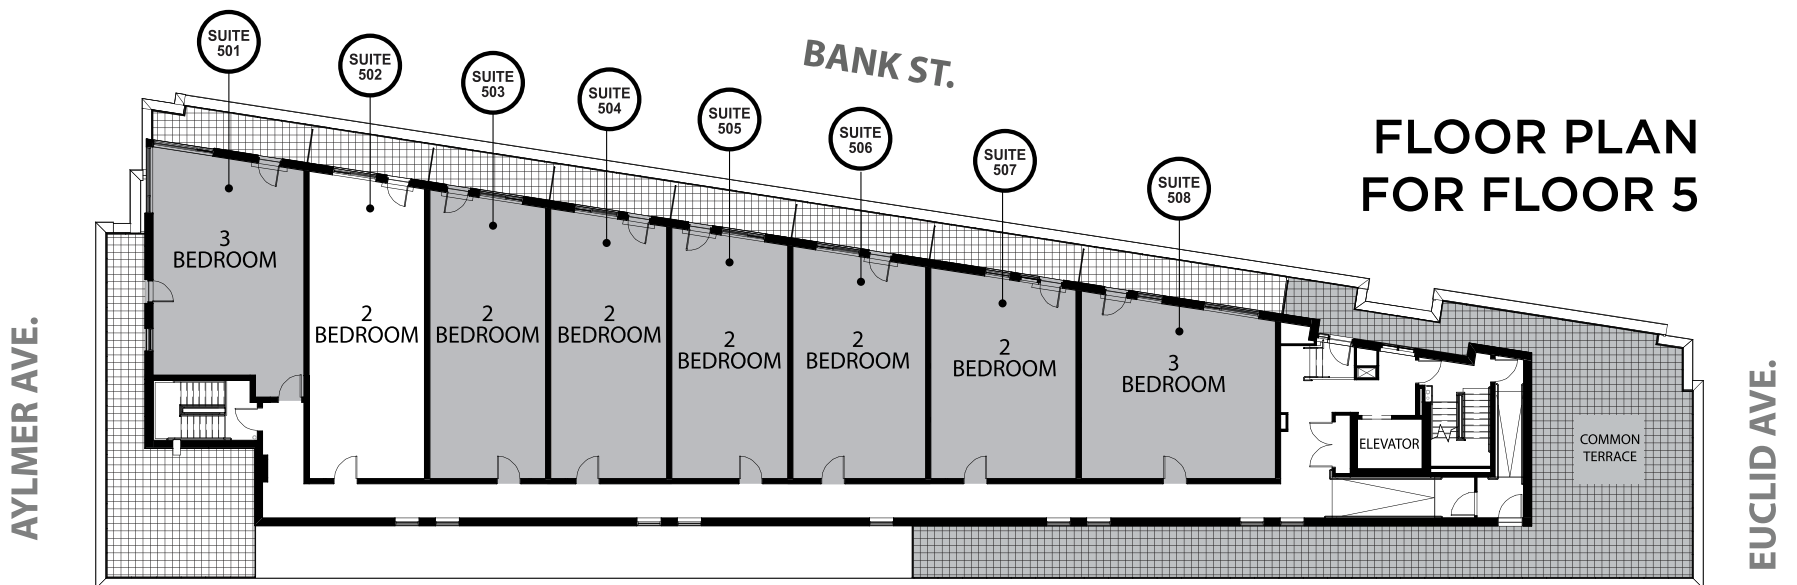

SUITE 502

2 BEDROOM, 2 STOREY SUITE
1,220 SQ. FT.

SUITE FEATURES

- 2 Storey Rooftop Suite
- 2 Bedrooms
- Upper Level Full Bathroom
- Main Level 1/2 Bathroom
- Custom Kitchen & Island
- Quartz Counter Tops
- Wood Laminate Flooring
- Custom Blinds
- In-Suite Laundry
- 80 Sq. Ft. Balcony
- West & North-East Views
- The Bradshaw's Largest Suite