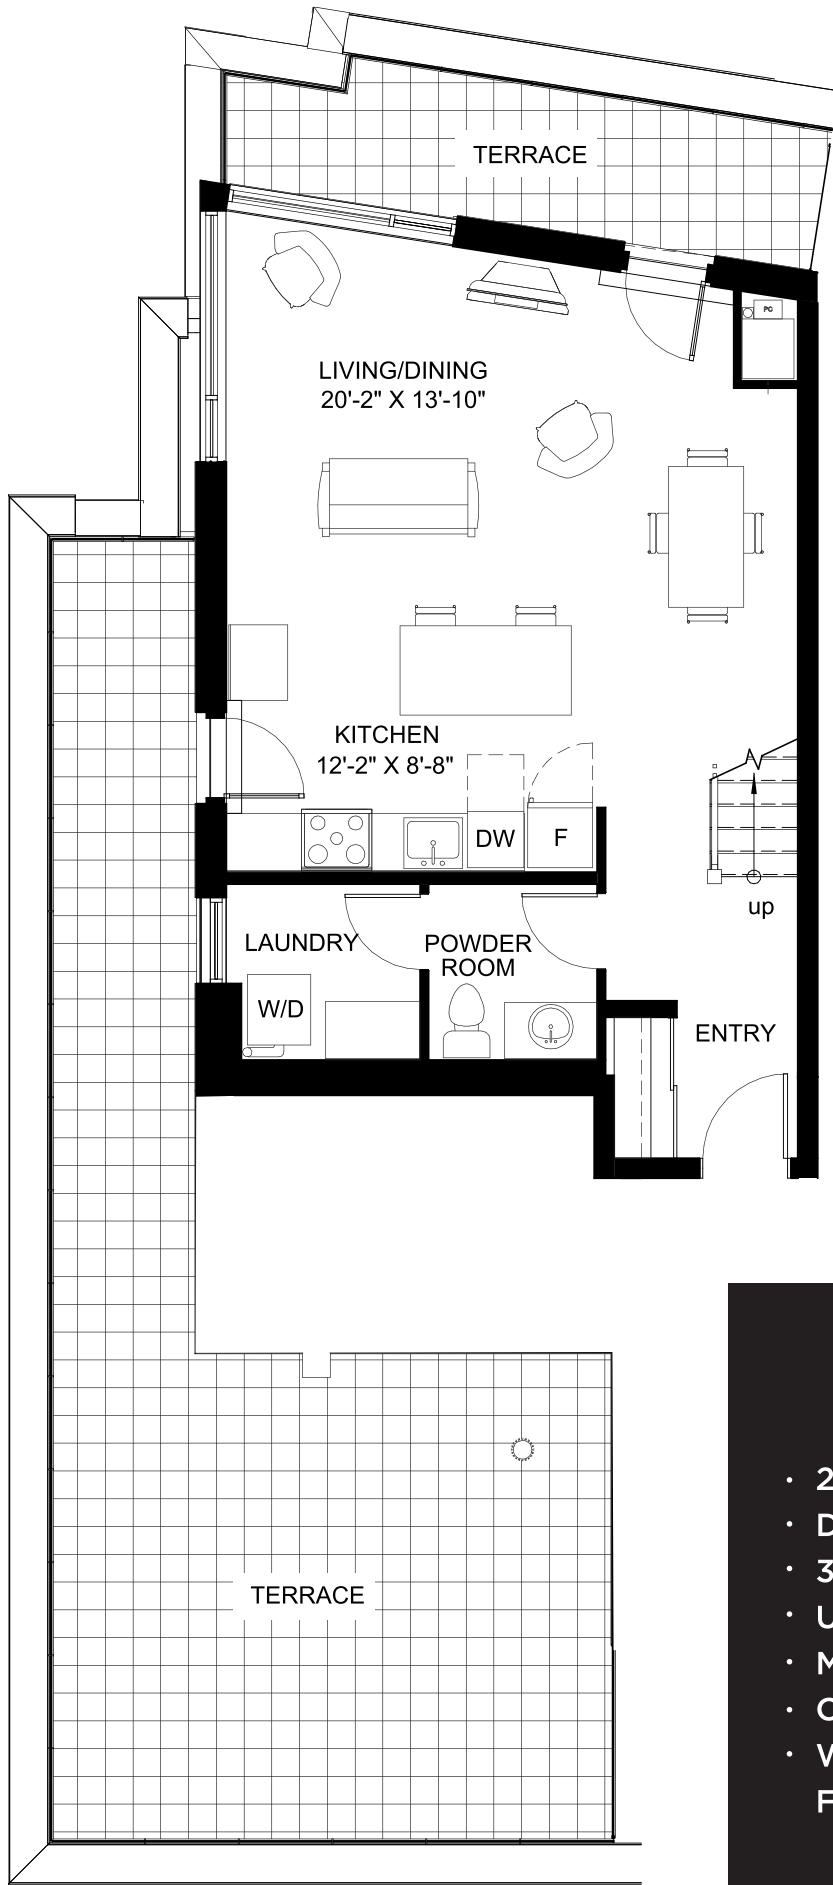

SUITE 501

3 BEDROOM, 2 STOREY SUITE
1,160 SQ. FT.

MAIN LEVEL

UPPER LEVEL

SUITE FEATURES

- 2-Storey Rooftop Suite
- Double Corner End Unit
- 3 Bedrooms
- Upper Level Full Bathroom
- Main Level 1/2 Bathroom
- Custom Kitchen & Island
- Wood Laminate Flooring
- Custom Blinds
- In-Suite Laundry
- 100 Sq. Ft. Corner Balcony
- 550 Sq. Ft. Corner Terrace
- Panoramic Views west, north & East

FLOOR PLAN FOR FLOOR 5