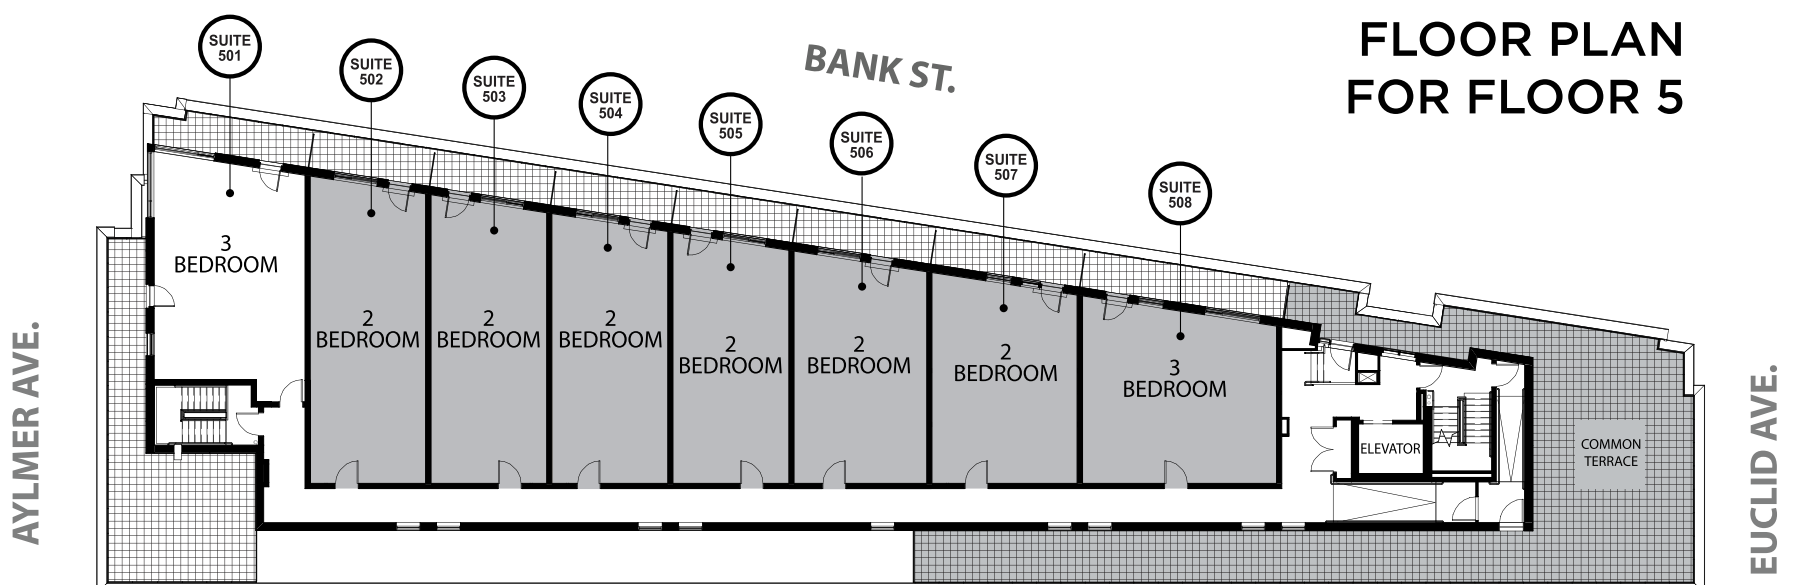

SUITE 501

3 BEDROOM, 2 STOREY SUITE
1,160 SQ. FT.

MAIN LEVEL

UPPER LEVEL

SUITE FEATURES

- 2-Storey Rooftop Suite
- Double Corner End Unit
- 3 Bedrooms
- Upper Level Full Bathroom
- Main Level 1/2 Bathroom
- Custom Kitchen & Island
- Wood Laminate Flooring
- Custom Blinds
- In-Suite Laundry
- 100 Sq. Ft. Corner Balcony
- 550 Sq. Ft. Corner Terrace
- Panoramic Views west, north & East

FLOOR PLAN FOR FLOOR 5