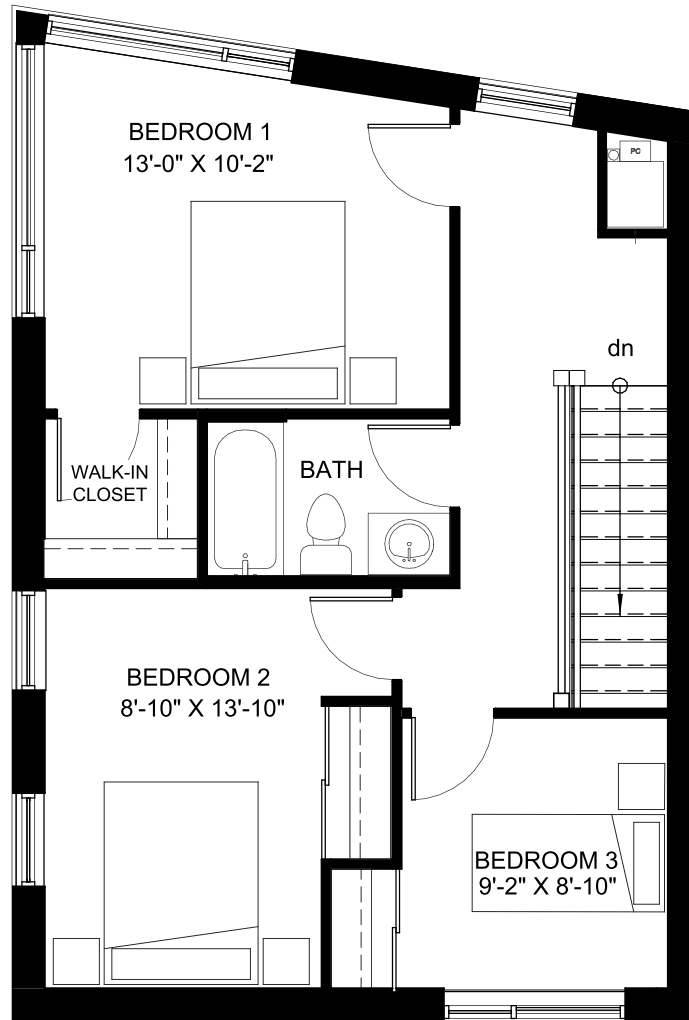

SUITE 501

3 BEDROOM, 2 STOREY SUITE
1,160 SQ. FT.

MAIN LEVEL

UPPER LEVEL

SUITE FEATURES

- 2-Storey Rooftop Suite
- Double Corner End Unit
- 3 Bedrooms
- Upper Level Full Bathroom
- Main Level 1/2 Bathroom
- Custom Kitchen & Island
- Wood Laminate Flooring
- Custom Blinds
- In-Suite Laundry
- 100 Sq. Ft. Corner Balcony
- 550 Sq. Ft. Corner Terrace
- Panoramic Views west, north & East

FLOOR PLAN FOR FLOOR 5