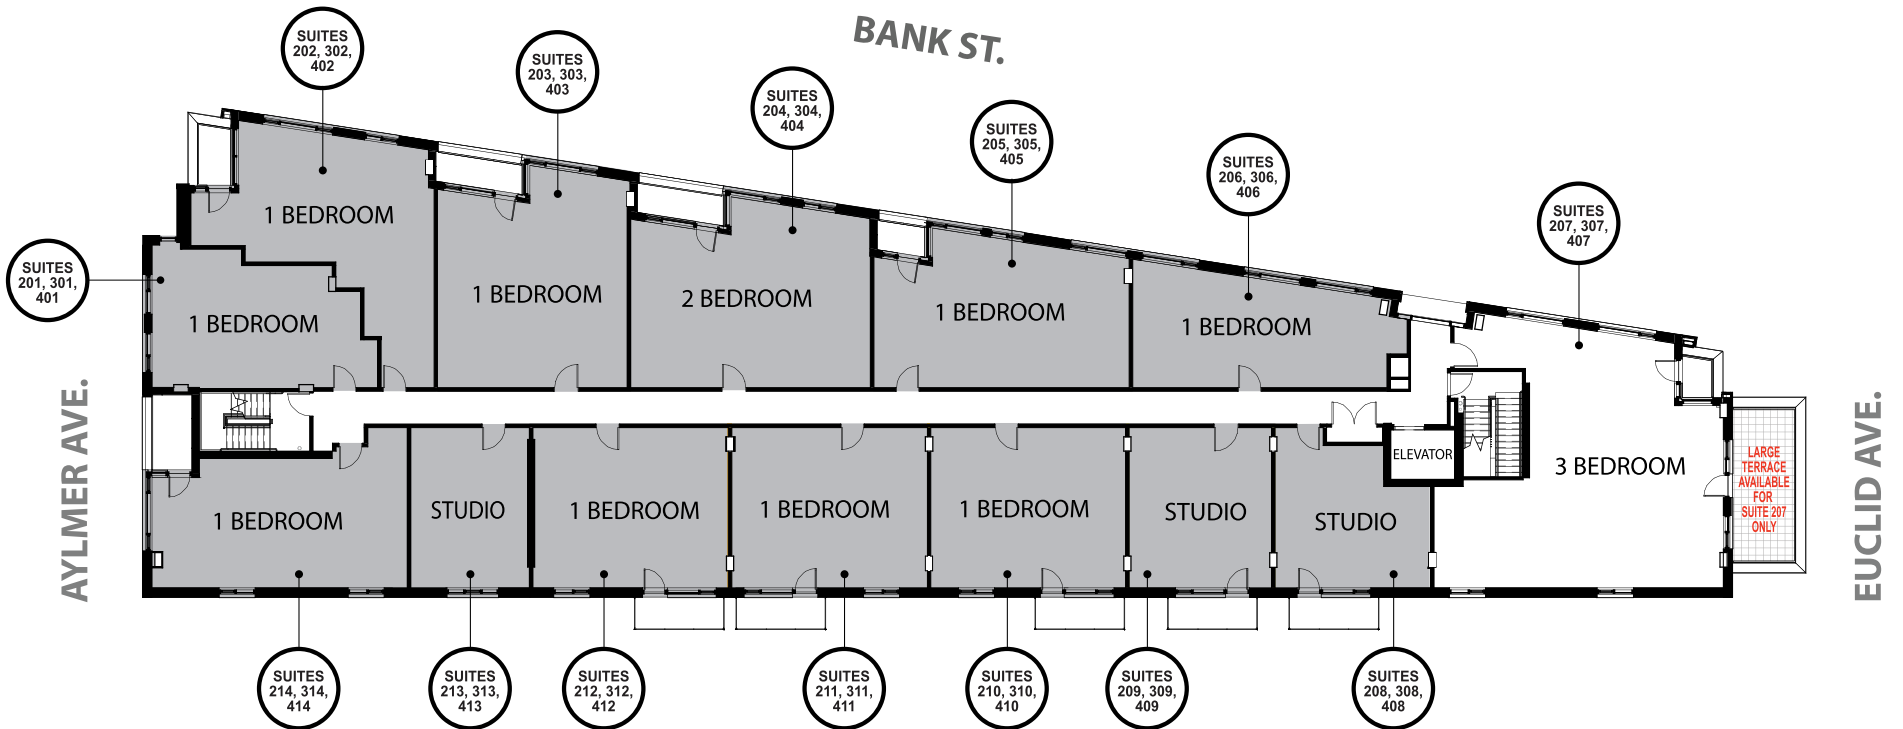

FLOOR PLAN FOR FLOORS 2, 3 & 4

SUITE FEATURES

- Double Corner End Unit
- 3 Bedrooms
- 1 Full Bathroom
- 1 Half Bathroom
- Custom Kitchen & Island
- Quartz Counter Tops
- Wood Laminate Flooring
- Custom Blinds
- In-Suite Laundry
- 32 Sq. Ft. Corner Balcony
- North-East, South & West Views