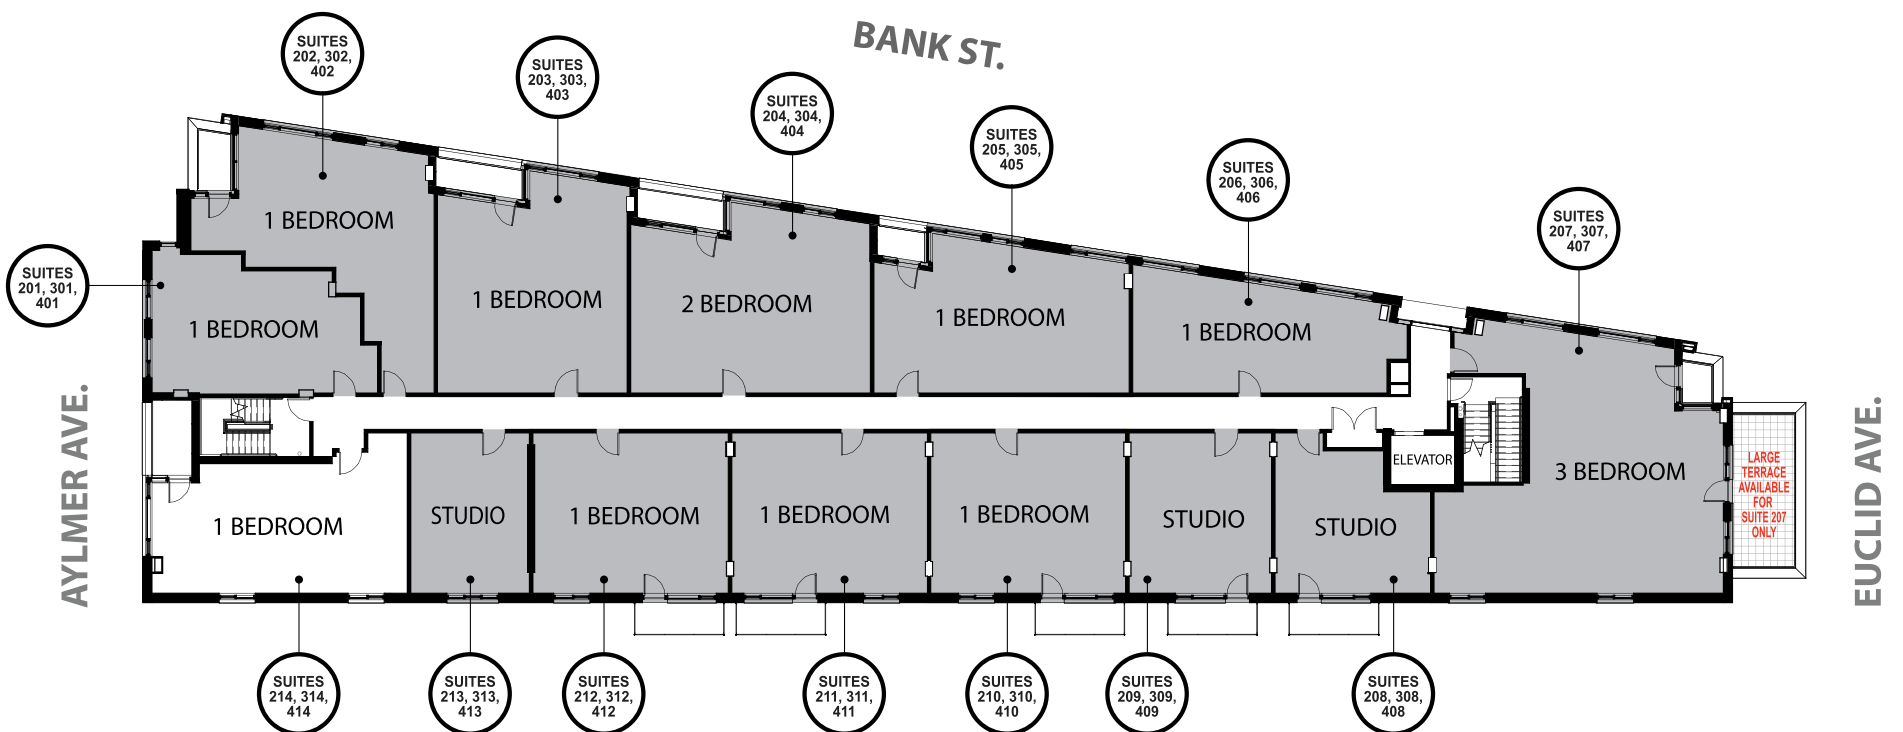

FLOOR PLAN FOR FLOORS 2, 3 & 4

SUITE FEATURES

- Corner End Unit
- 1 Bedroom
- 1 Bathroom
- Custom Kitchen & Island
- Quartz Counter Tops
- Wood Laminate Flooring
- Custom Blinds
- In-Suite Laundry
- 50 Sq. Ft. Balcony
- North & West Views