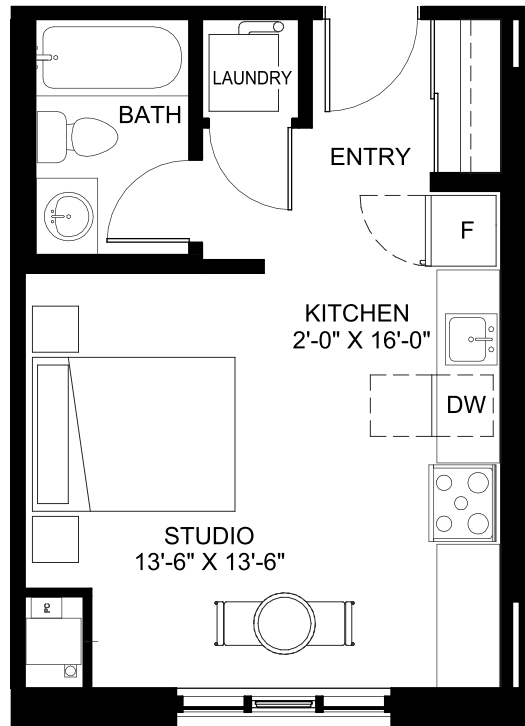

THE  
**BRADSHAW**  
ON BANK

**SUITES 213, 313 & 413**  
STUDIO SUITE | 325 SQ. FT.

### OVERALL FLOOR PLAN FOR FLOORS 2, 3 & 4

### SUITE FEATURES

- Open Concept Studio
- 1 Bathroom
- Custom Kitchen
- Quartz Counter Tops
- Wood Laminate Flooring
- Custom Blinds
- In-Suite Laundry
- West-Facing Views