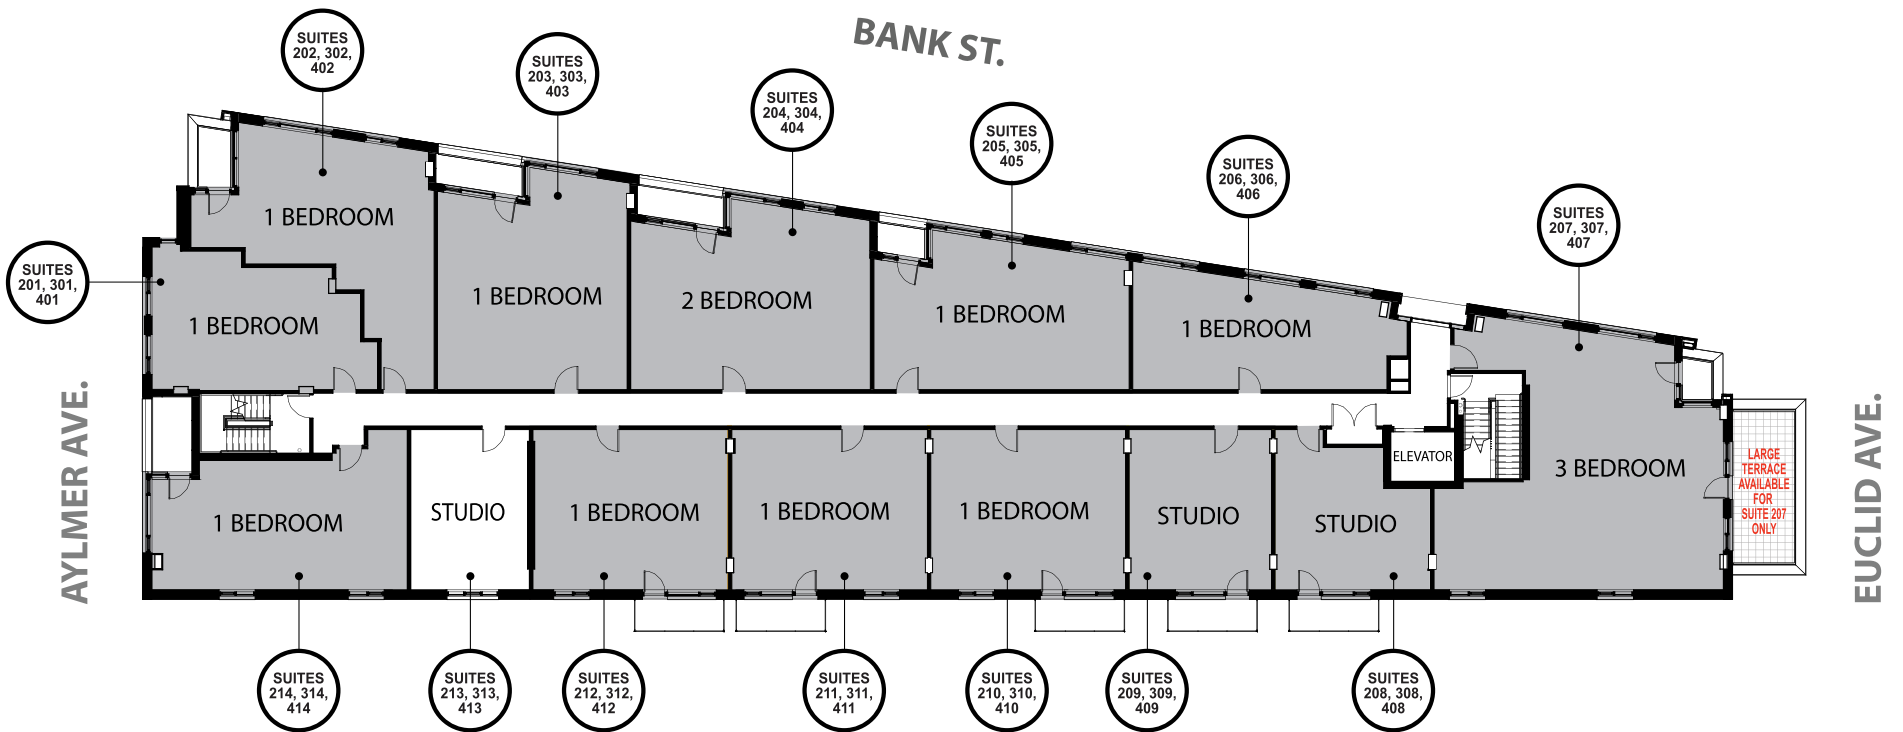

THE  
**BRADSHAW**  
ON BANK

**SUITES 213, 313 & 413**  
STUDIO SUITE | 325 SQ. FT.

### OVERALL FLOOR PLAN FOR FLOORS 2, 3 & 4

### SUITE FEATURES

- Open Concept Studio
- 1 Bathroom
- Custom Kitchen
- Quartz Counter Tops
- Wood Laminate Flooring
- Custom Blinds
- In-Suite Laundry
- West-Facing Views