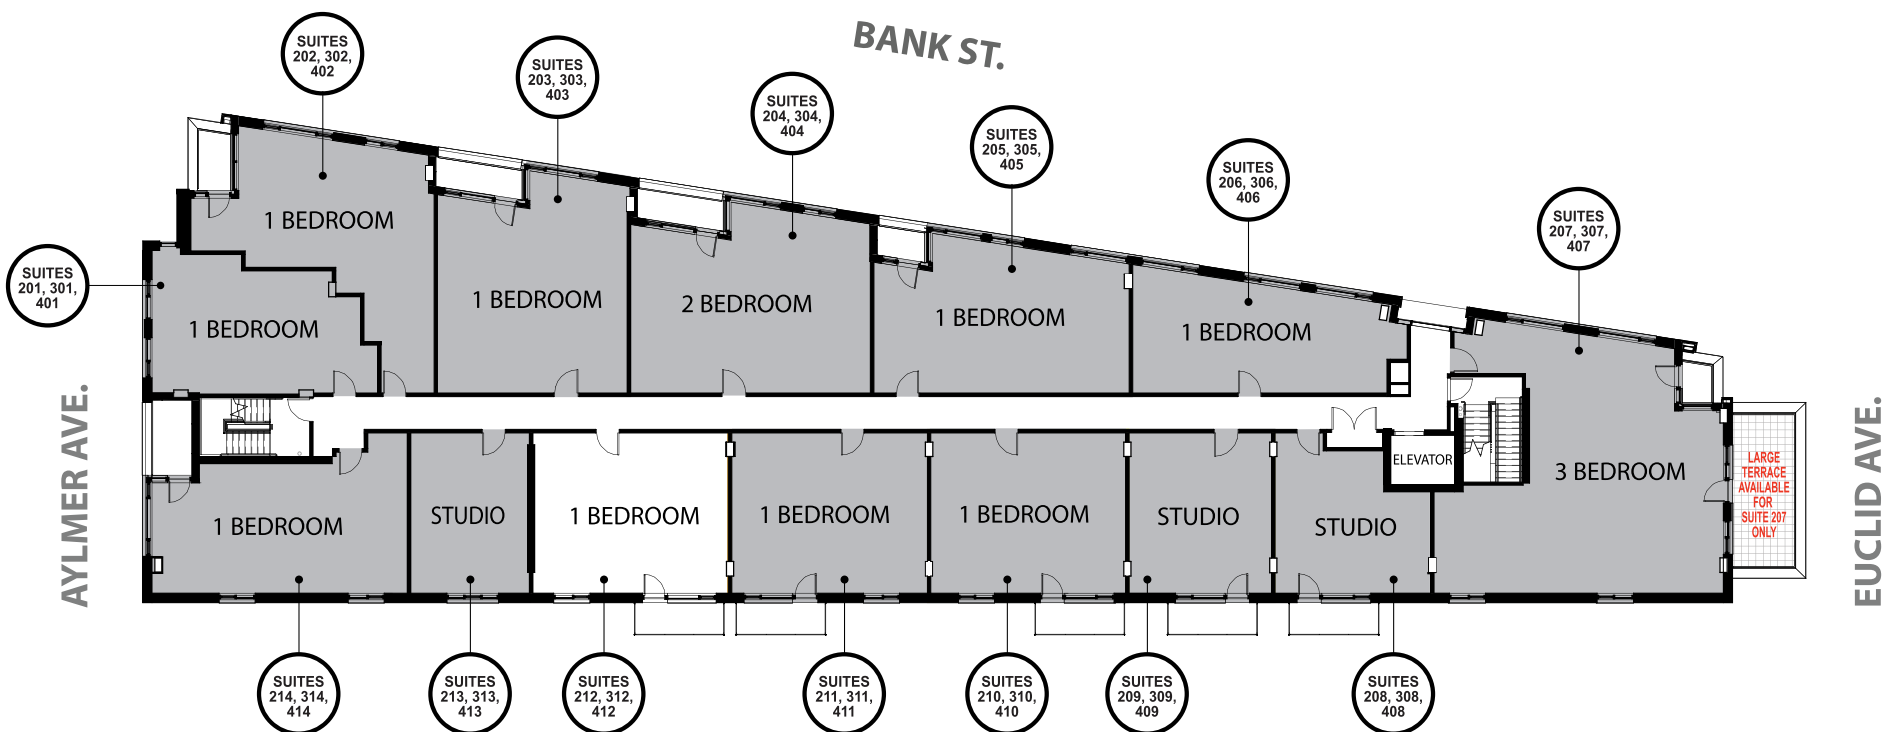

FLOOR PLAN FOR FLOORS 2, 3 & 4

SUITE FEATURES

- 1 Bedroom
- 1 Bathroom
- Custom Kitchen & Island
- Quartz Counter Tops
- Wood Laminate Flooring
- Custom Blinds
- In-Suite Laundry
- 50 Sq. Ft. Balcony
- West-Facing Views