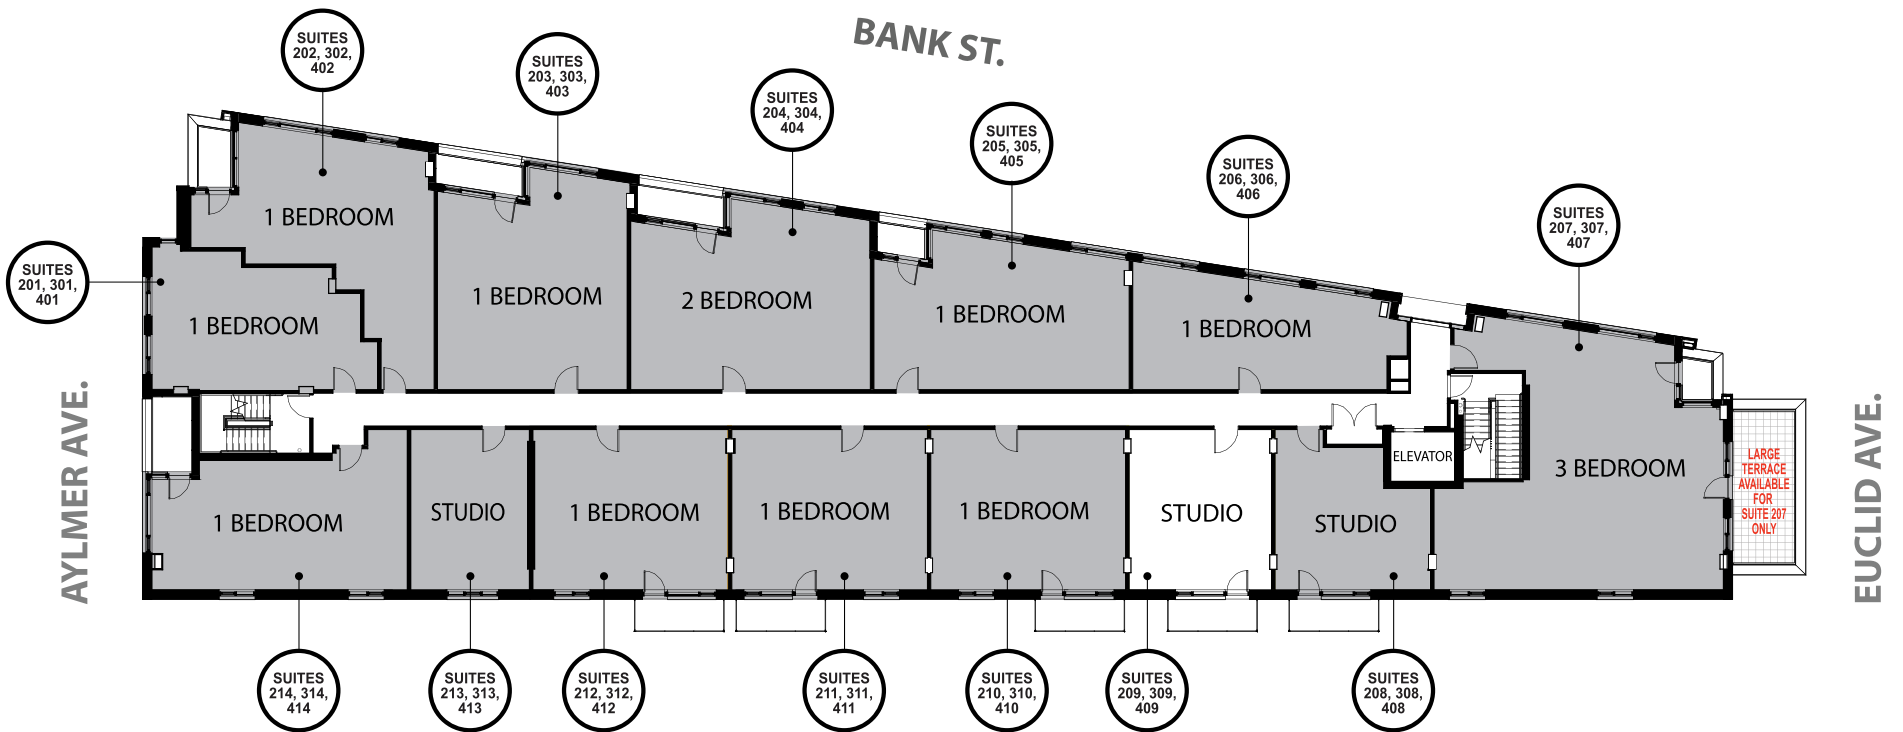

FLOOR PLAN FOR FLOORS 2, 3 & 4

SUITE FEATURES

- Open Concept Studio
- Murphy Bed Options
- 1 Bathroom
- Custom Kitchen
- Quartz Counter Tops
- Wood Laminate Flooring
- Custom Blinds
- In-Suite Laundry
- 50 Sq. Ft. Balcony
- West-Facing Views