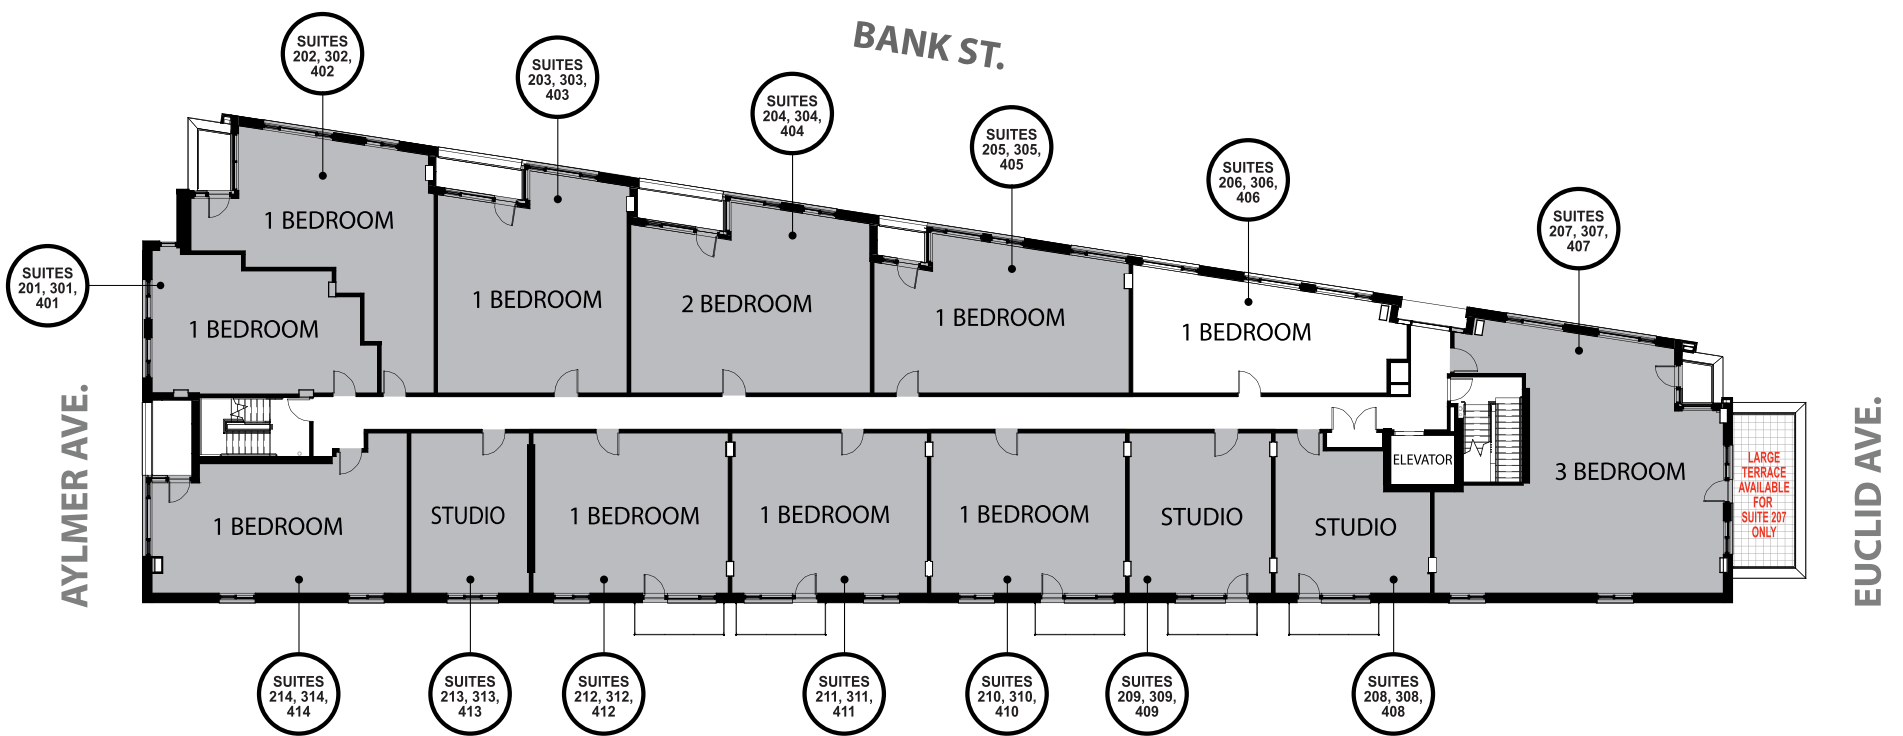

**FLOOR PLAN FOR FLOORS 2, 3 & 4**

**SUITE FEATURES**

- 1 Bedroom
- 1 Bathroom
- Custom Kitchen & Island
- Quartz Counter Tops
- Wood Laminate Flooring
- Custom Blinds
- In-Suite Laundry
- North-East Views