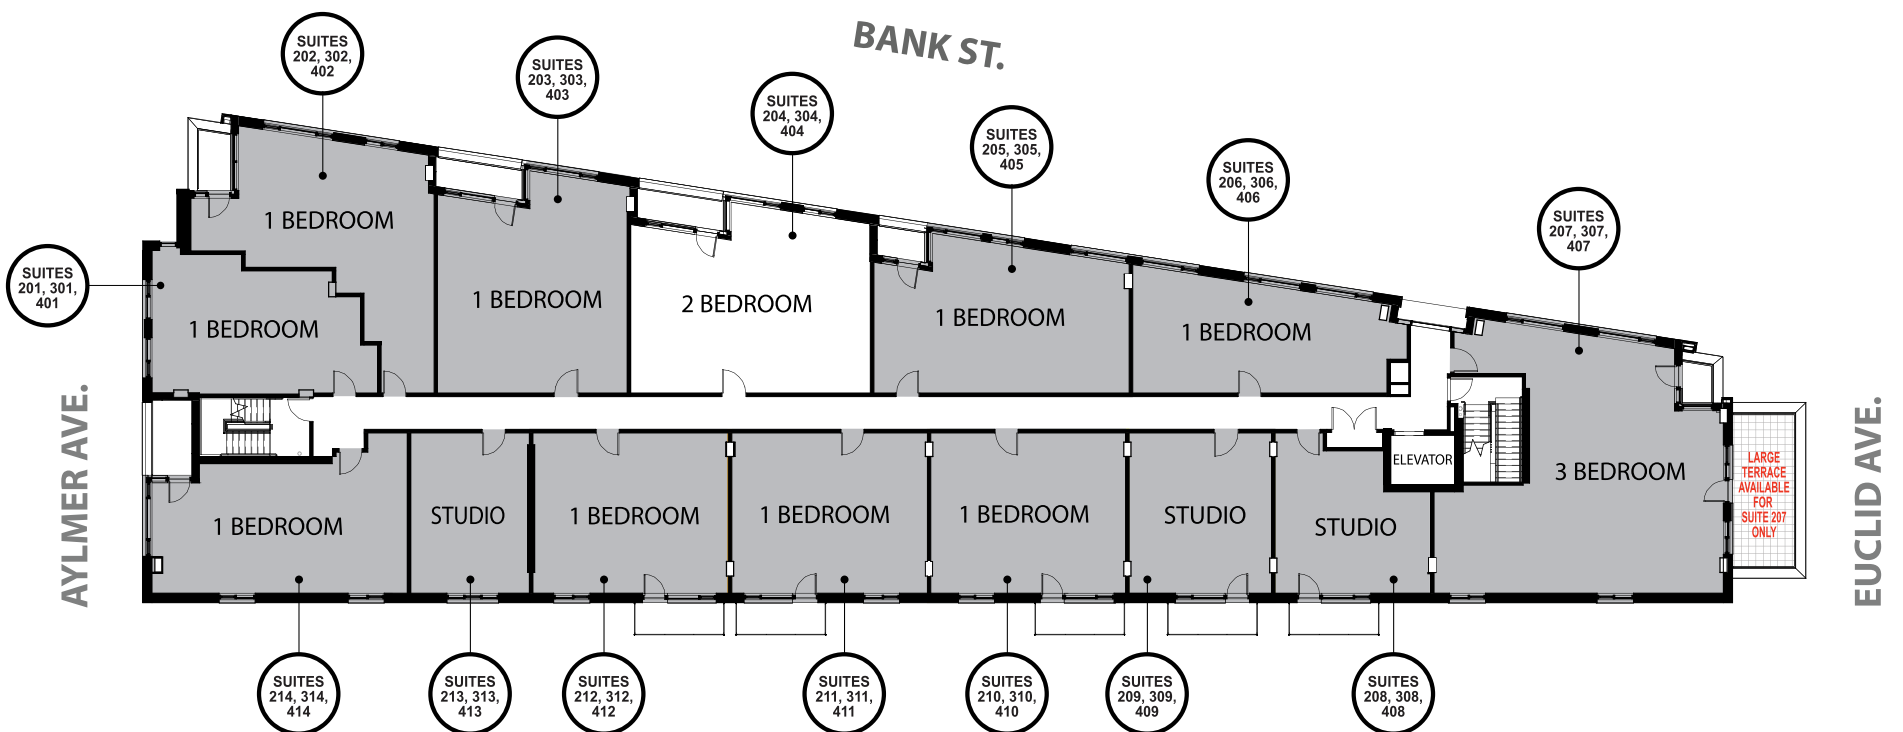

FLOOR PLAN FOR FLOORS 2, 3 & 4

SUITE FEATURES

- 2 Bedrooms
- 1 Bathroom
- Custom Kitchen
- Quartz Counter Tops
- Wood Laminate Flooring
- Custom Blinds
- In-Suite Laundry
- 50 Sq. Ft. Balcony
- North-East Views