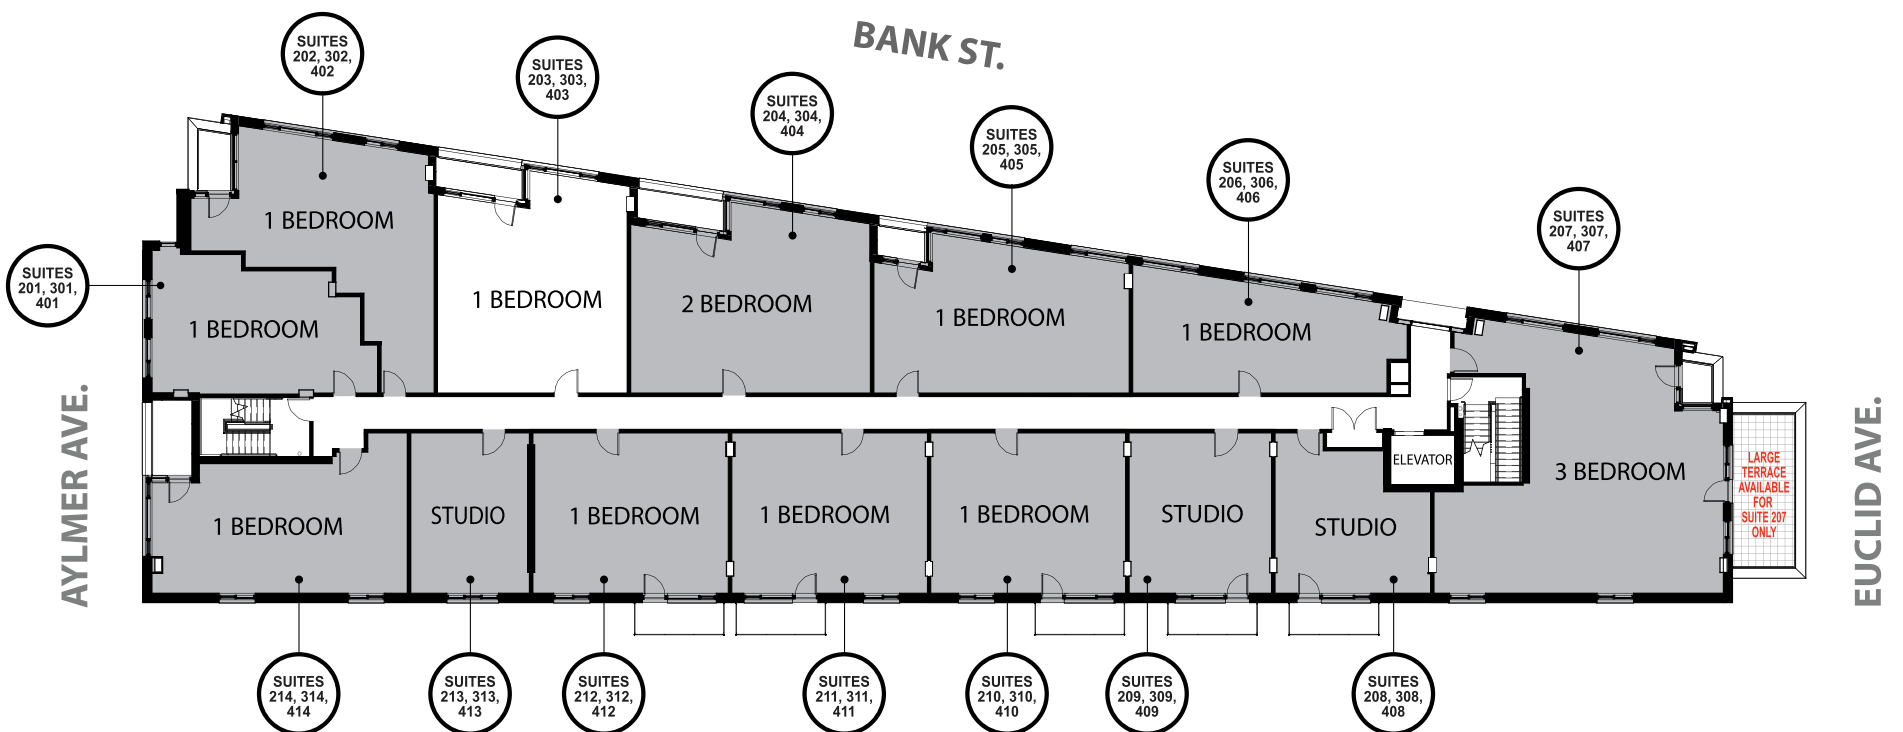

FLOOR PLAN FOR FLOORS 2, 3 & 4

SUITE FEATURES

- 1 Bedroom
- 1 Bathroom
- Contemporary Design
- Custom Kitchen
- Quartz Counter Tops
- Wood Laminate Flooring
- Custom Blinds
- In-Suite Laundry
- 50 Sq. Ft. Balcony
- North-East Views