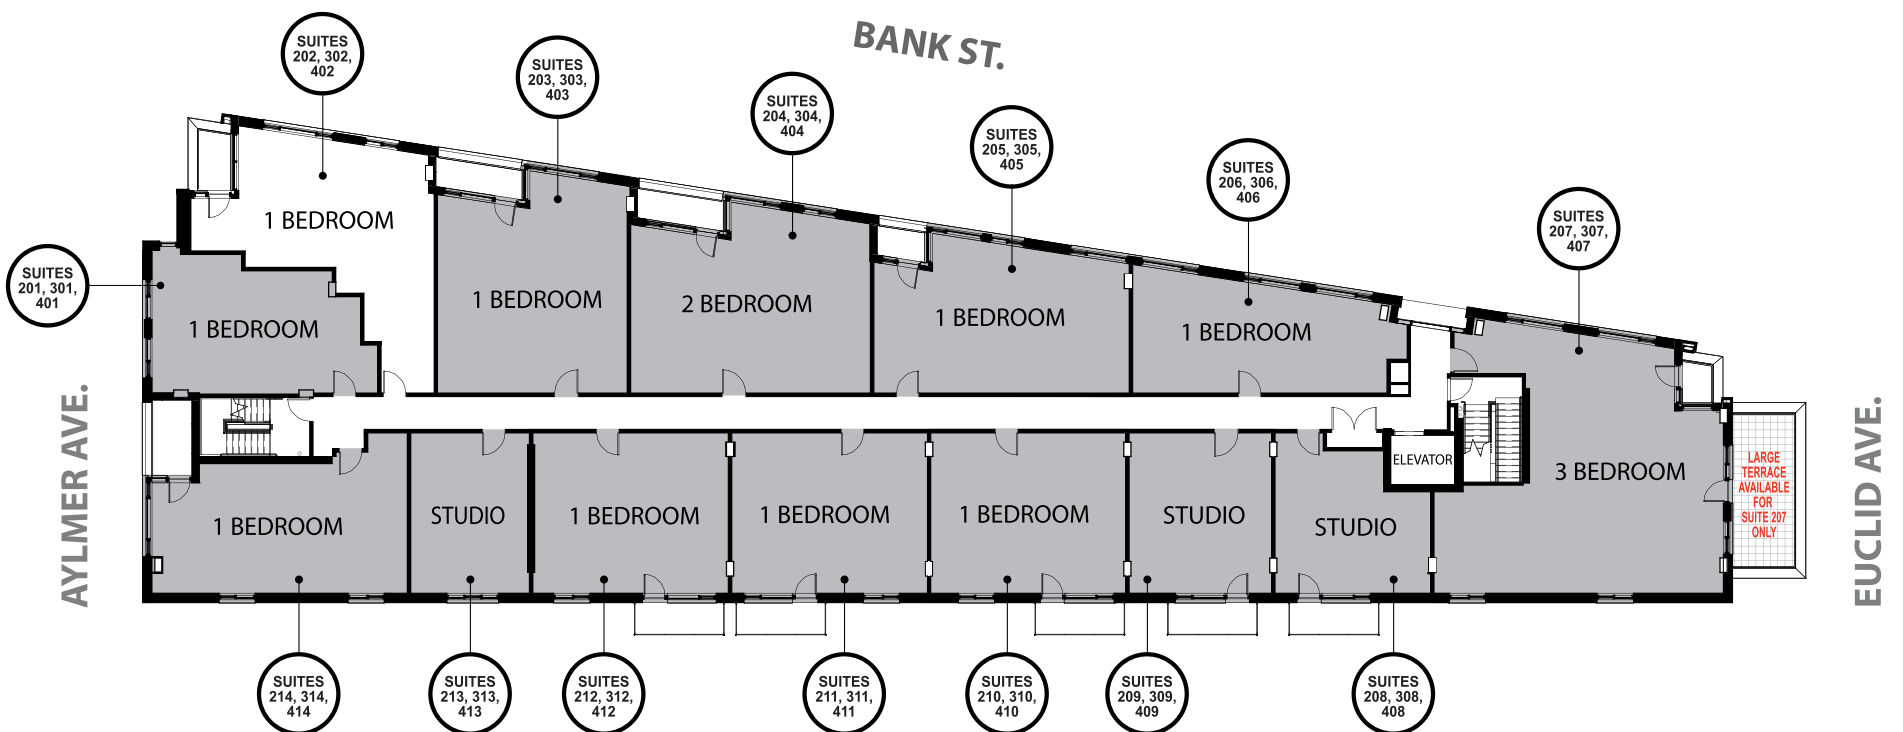

**FLOOR PLAN FOR FLOORS 2, 3 & 4**

**SUITE FEATURES**

- Corner End Unit
- 1 Bedroom
- 1 Bathroom
- Custom Kitchen
- Quartz Counter Tops
- Wood Laminate Flooring
- Custom Blinds
- In-Suite Laundry
- 32 Sq. Ft. Corner Balcony
- North-East Views