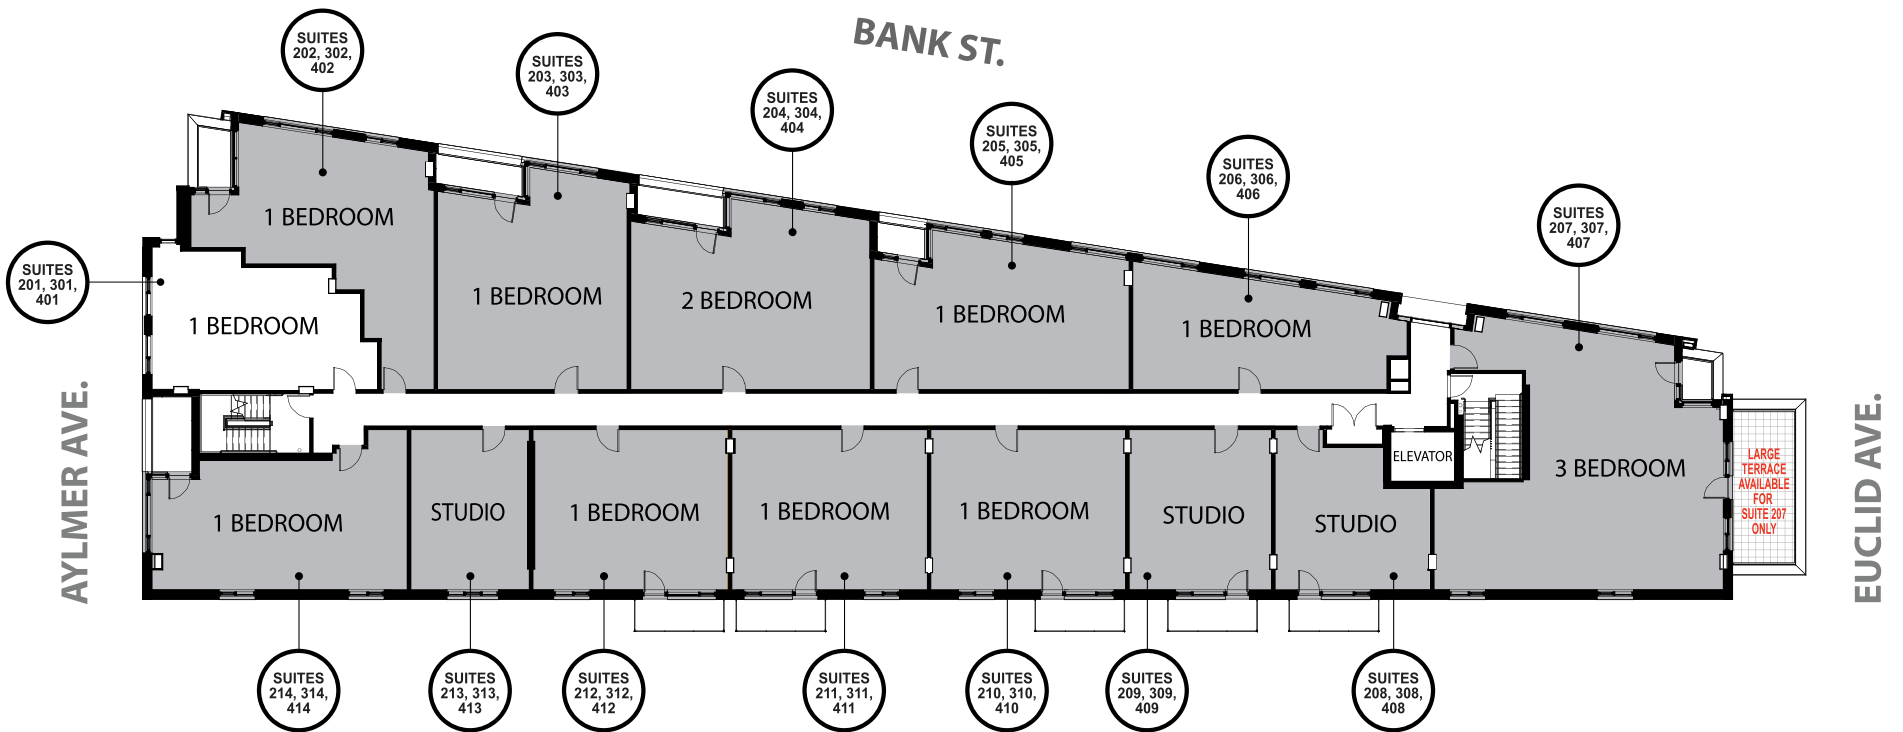

THE
BRADSHAW
ON BANK

SUITES 201, 301 & 401
1 BEDROOM SUITE | 465 SQ. FT.

FLOOR PLAN FOR FLOORS 2, 3 & 4

SUITE FEATURES

- End Unit
- 1 Bedroom
- 1 Bathroom
- Custom Kitchen
- Quartz Counter Tops
- Wood Laminate Flooring
- Custom Blinds
- In-Suite Laundry
- North-West Views