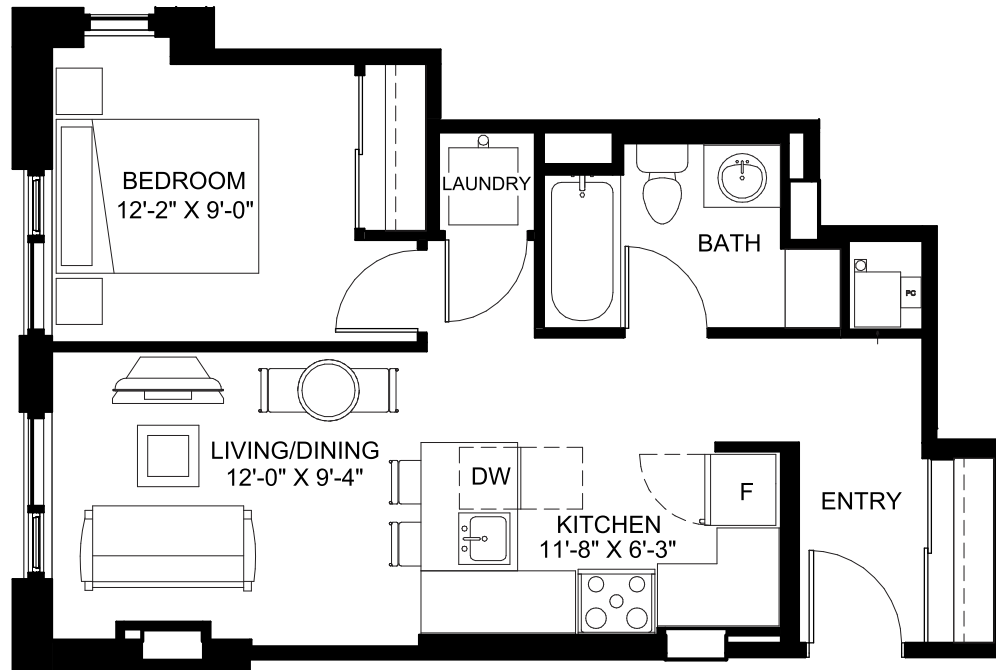

THE
BRADSHAW
ON BANK

SUITES 201, 301 & 401
1 BEDROOM SUITE | 465 SQ. FT.

FLOOR PLAN FOR FLOORS 2, 3 & 4

SUITE FEATURES

- End Unit
- 1 Bedroom
- 1 Bathroom
- Custom Kitchen
- Quartz Counter Tops
- Wood Laminate Flooring
- Custom Blinds
- In-Suite Laundry
- North-West Views